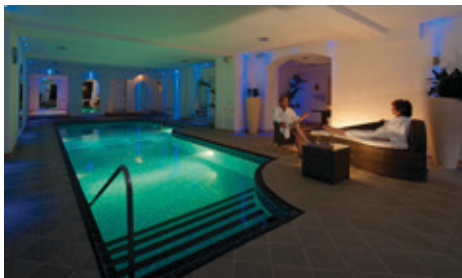

Victoria

★★★★ HOTEL

WINTER WARMERS 2018

WINTER WARMERS

2 January - 29th March inclusive

ROOM TYPE	3 NIGHT WINTER BREAK	WINTER WARMER	SAVING PER ROOM 5 NIGHTS
Standard Double Rooms	110	89	210
Garden/Partial Sea View Double or Twin	132	116	160
Sea View Double or Twin	142	121	210
Superior Double or Twin	148	127	210
Deluxe Double or Twin	164	146	180
State Double or Twin	187	162	250
Suite Double or Twin	218	193	250
Single	137	116	105
Deluxe Single	142	121	105